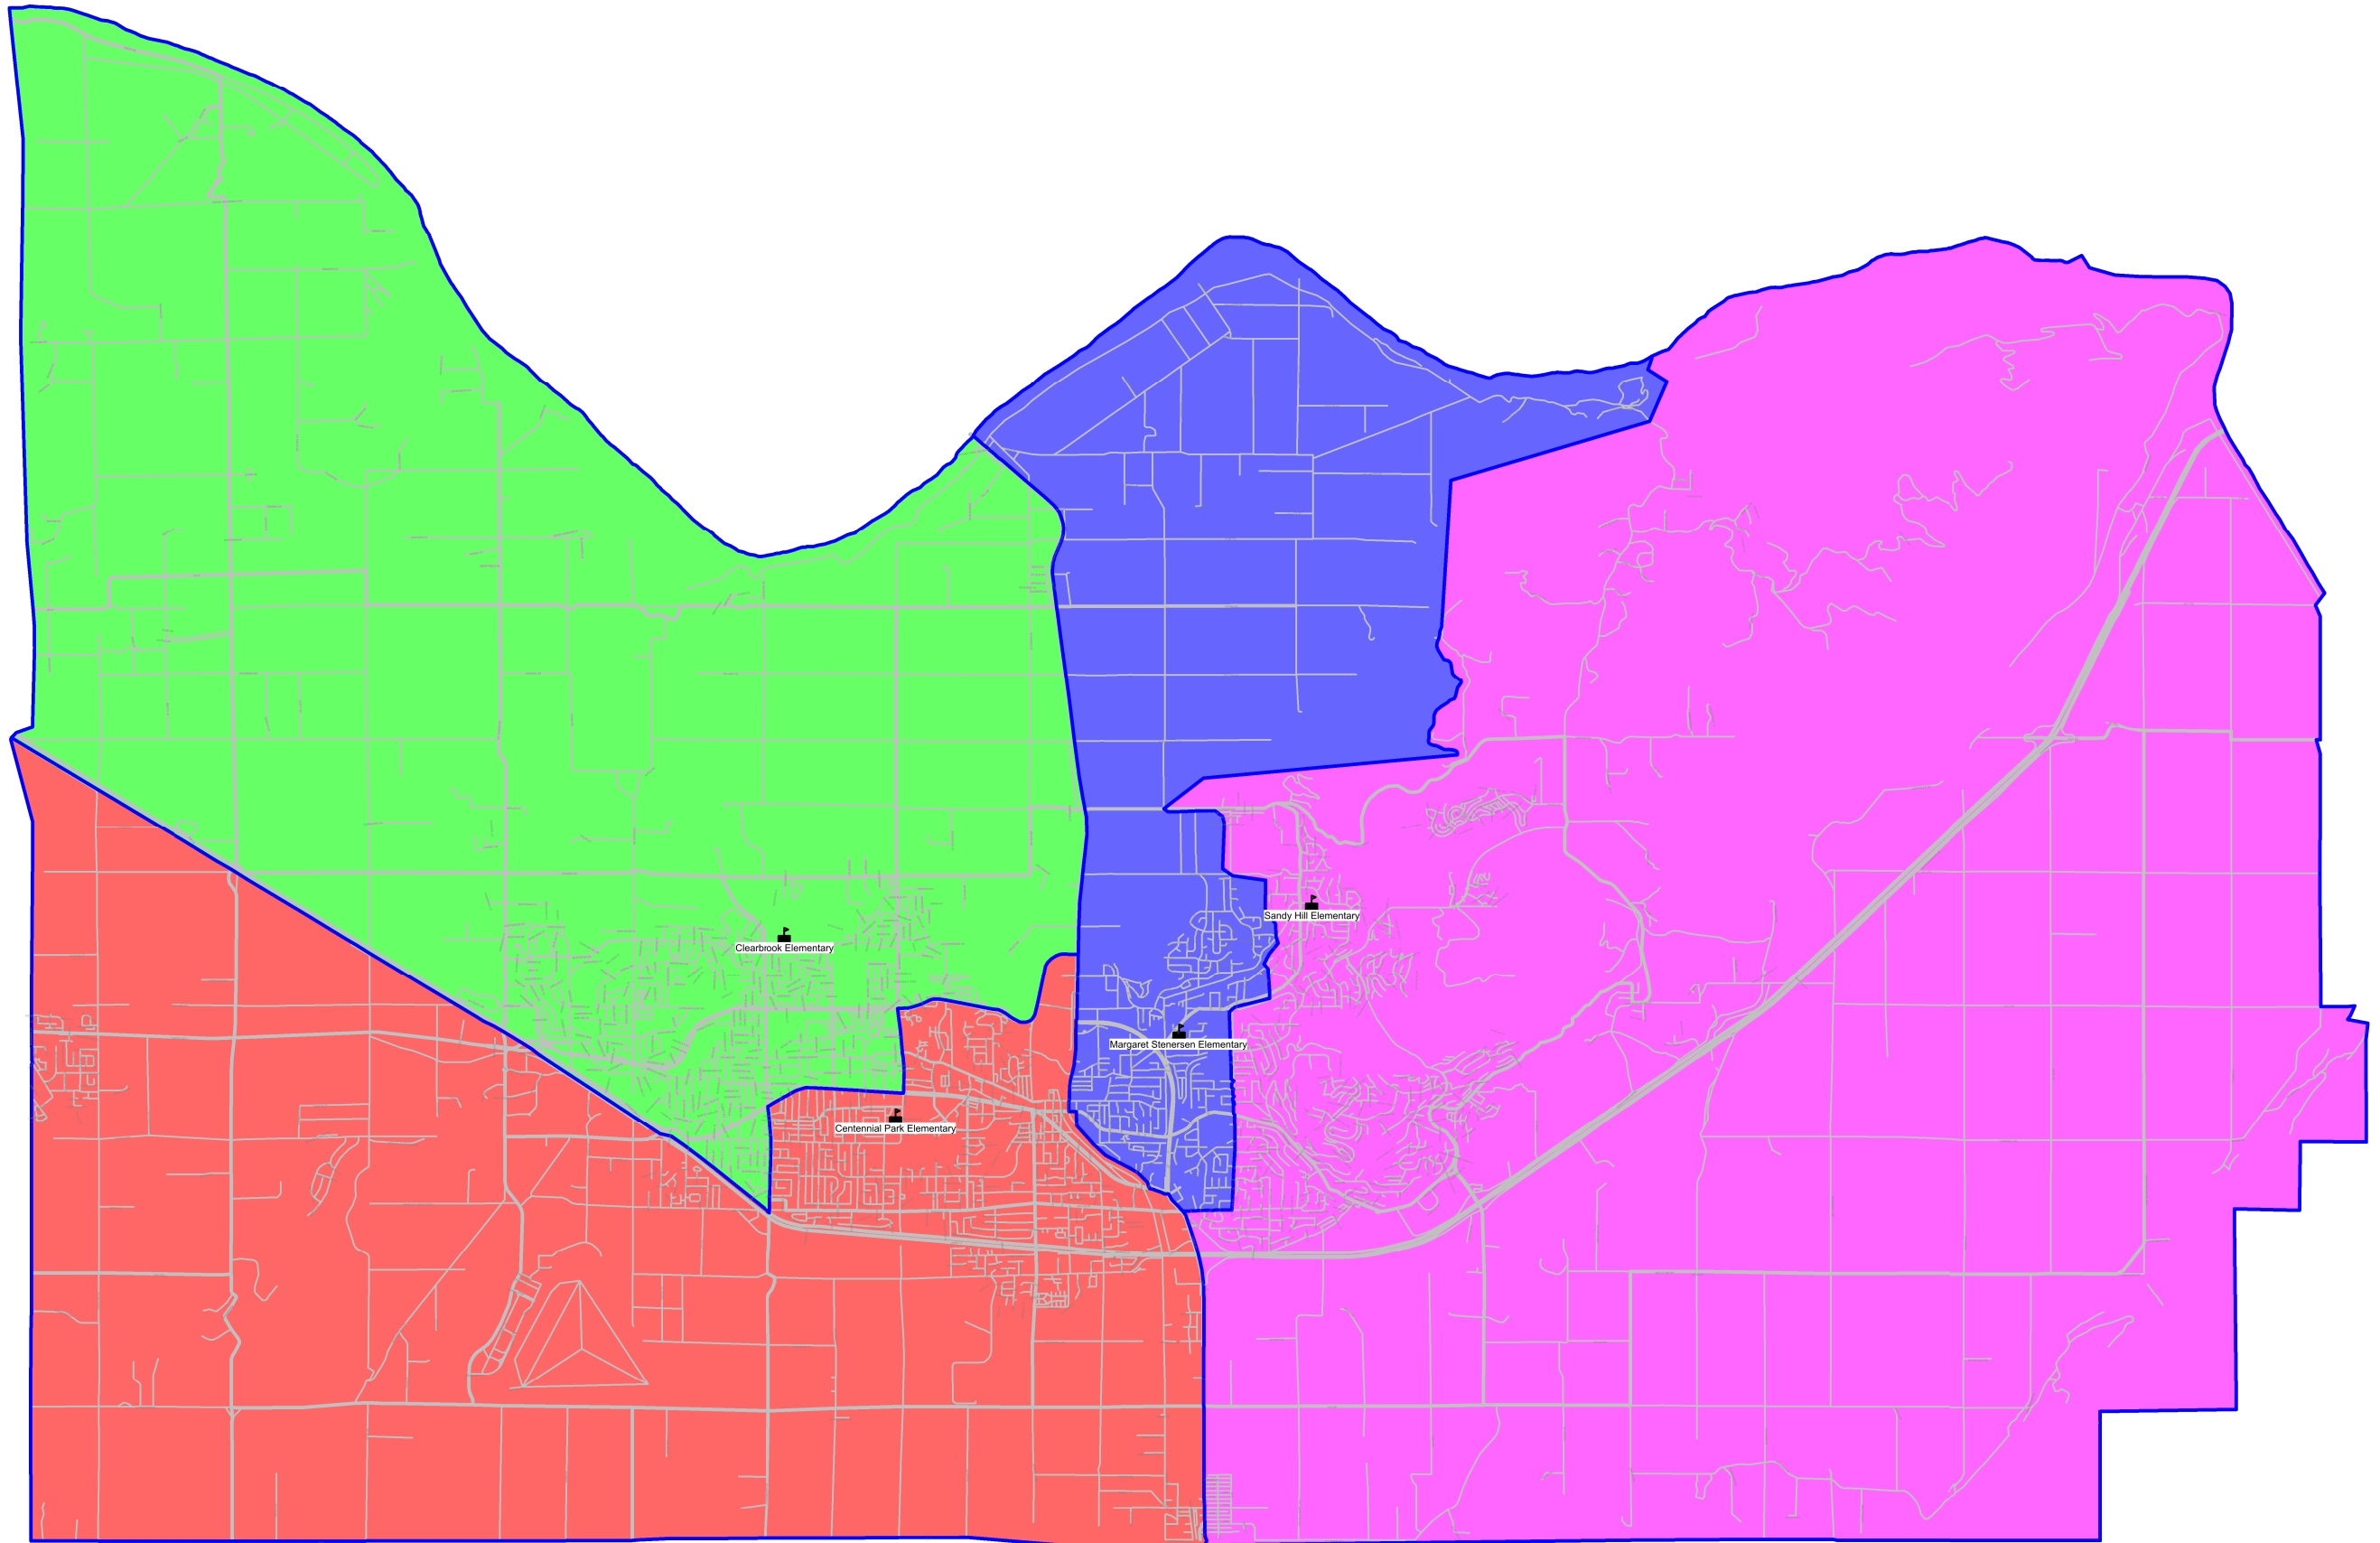

# Abbotsford School District. French Immersion Boundaries

- Centennial Park Elementary
- Clearbrook Elementary
- Margaret Stenersen Elementary
- Sandy Hill Elementary

0 2  
kilometres